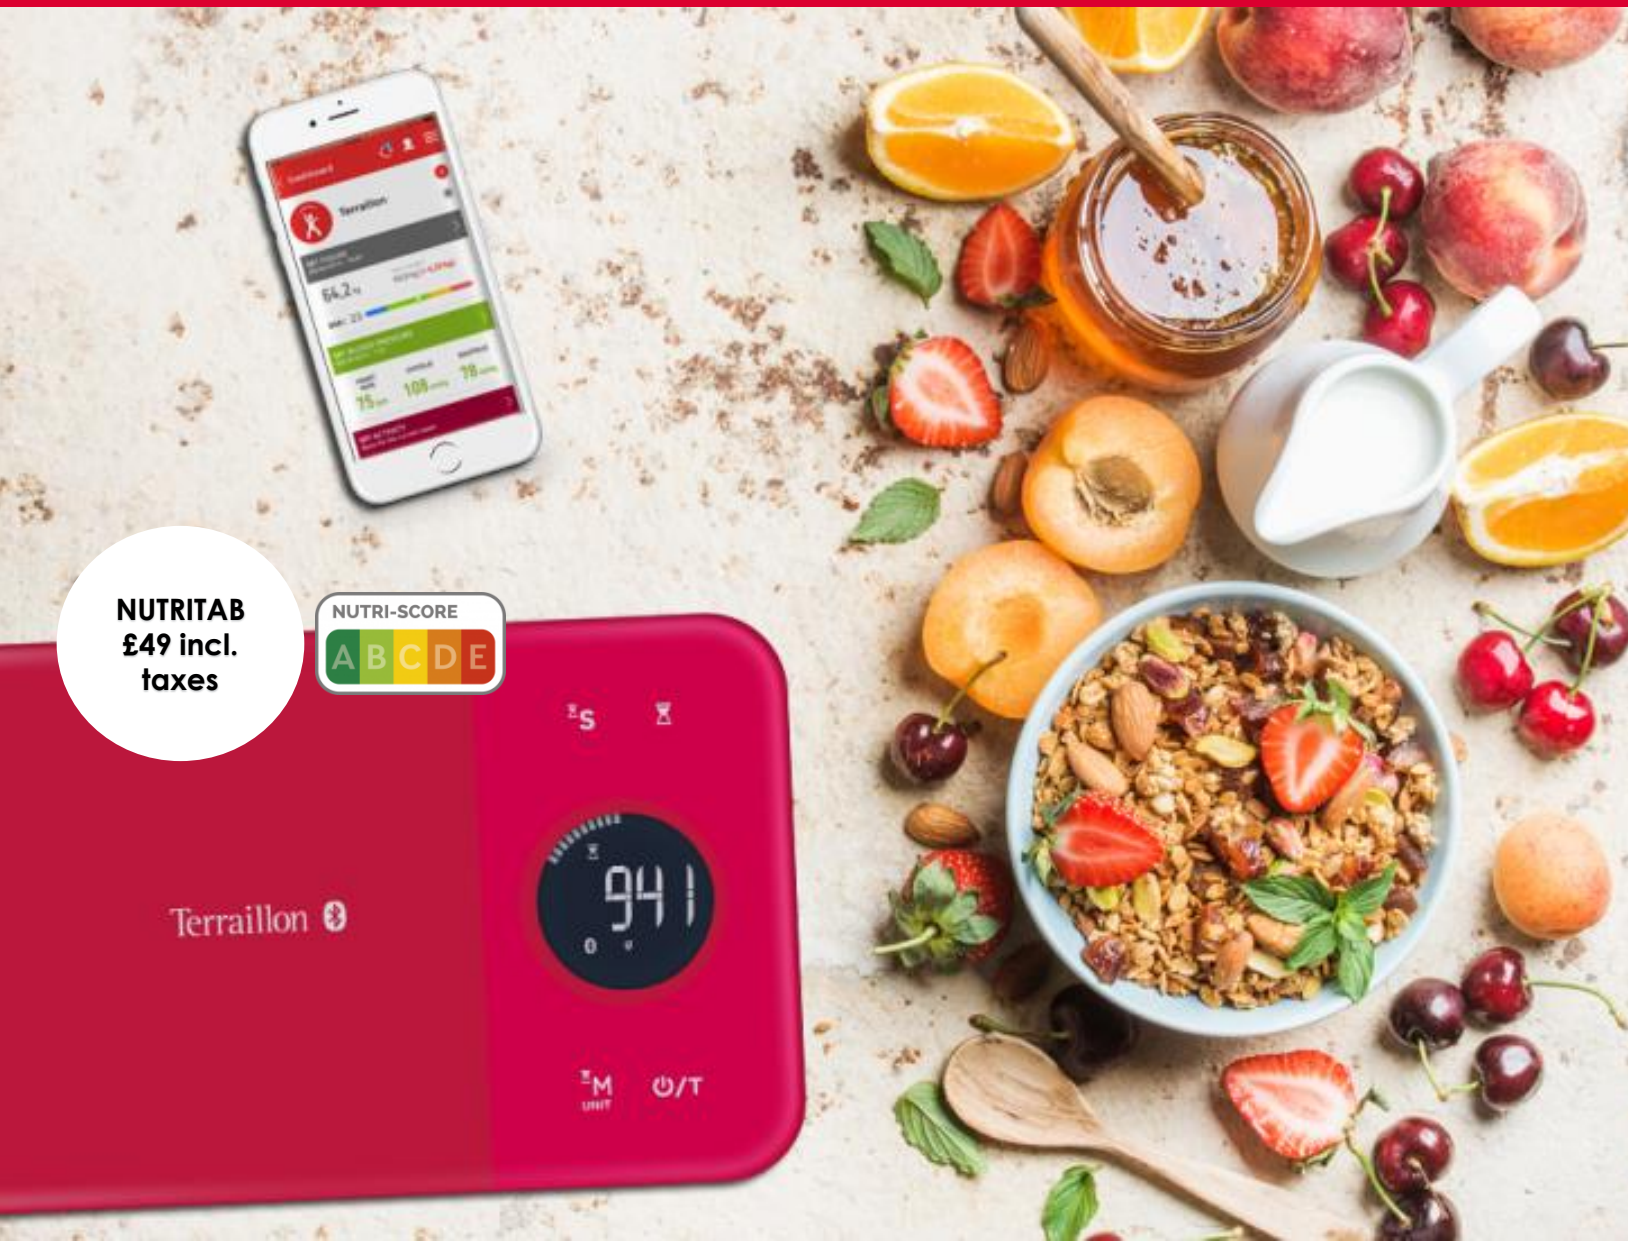

YOUR CONNECTED CHRISTMAS  Terrailion.
WELLNESS COACH

HOMNI

Smart Sleep Tech

Get a good night's sleep and wake up feeling refreshed

- ✓ Programs to help you **fall asleep** and **wake up**
- ✓ **Bedroom environment analysis** (temperature, humidity, sound level, brightness)
- ✓ **Heart Coherence** program to help you relax
- ✓ Touch interface and motion sensor
- ✓ **Bluetooth speakers** with integrated stereo speakers (2x3W)
- ✓ 16 million colours to create your very own **lighting atmosphere**
- ✓ 2 USB ports for **charging smartphones or tablets**
- ✓ Developed in collaboration with the **European Sleep Centre**
- ✓ **Dot sleep sensor** included
- ✓ **Free** Wellness Coach – Sleep **app**

**HOMNI +
DOT
bundle
£199 incl.
taxes**

YOUR CONNECTED CHRISTMAS by

NUTRITAB
£49 incl.
taxes

NUTRITAB

Smart Nutritional Kitchen Scale

Your ally for healthier cooking and eating

- ✓ **New generation**
- ✓ Gourmet **Cranberry Red** colour
- ✓ Glass top
- ✓ **Real-time** data display
- ✓ Nutri Score function for a **better nutritional understanding** of products consumed
- ✓ Barcode “scan” function (**over 250,000 referenced products**)
- ✓ Smart Research function to **facilitate product research**
- ✓ **Free** Terraillon Wellness Coach – Health app